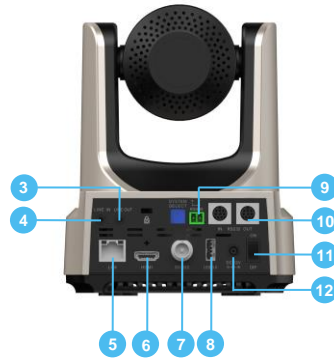

Full HD 1080p

Ceiling Mount & Image Flip

170° High Pan Angles

## Front & Rear Panel

- 1) Standby indicator light
- 2) POWER
- 3) LINE OUT
- 4) LINE IN

- 5) 1Gbps LAN
- 6) HDMI 1.3 OUT
- 7) 3G-SDI OUT
- 8) USB3.0 OUT

- 9) RS485
- 10) RS232 (OUT/IN)
- 11) Power Switch
- 12) DC 12V 2A Power