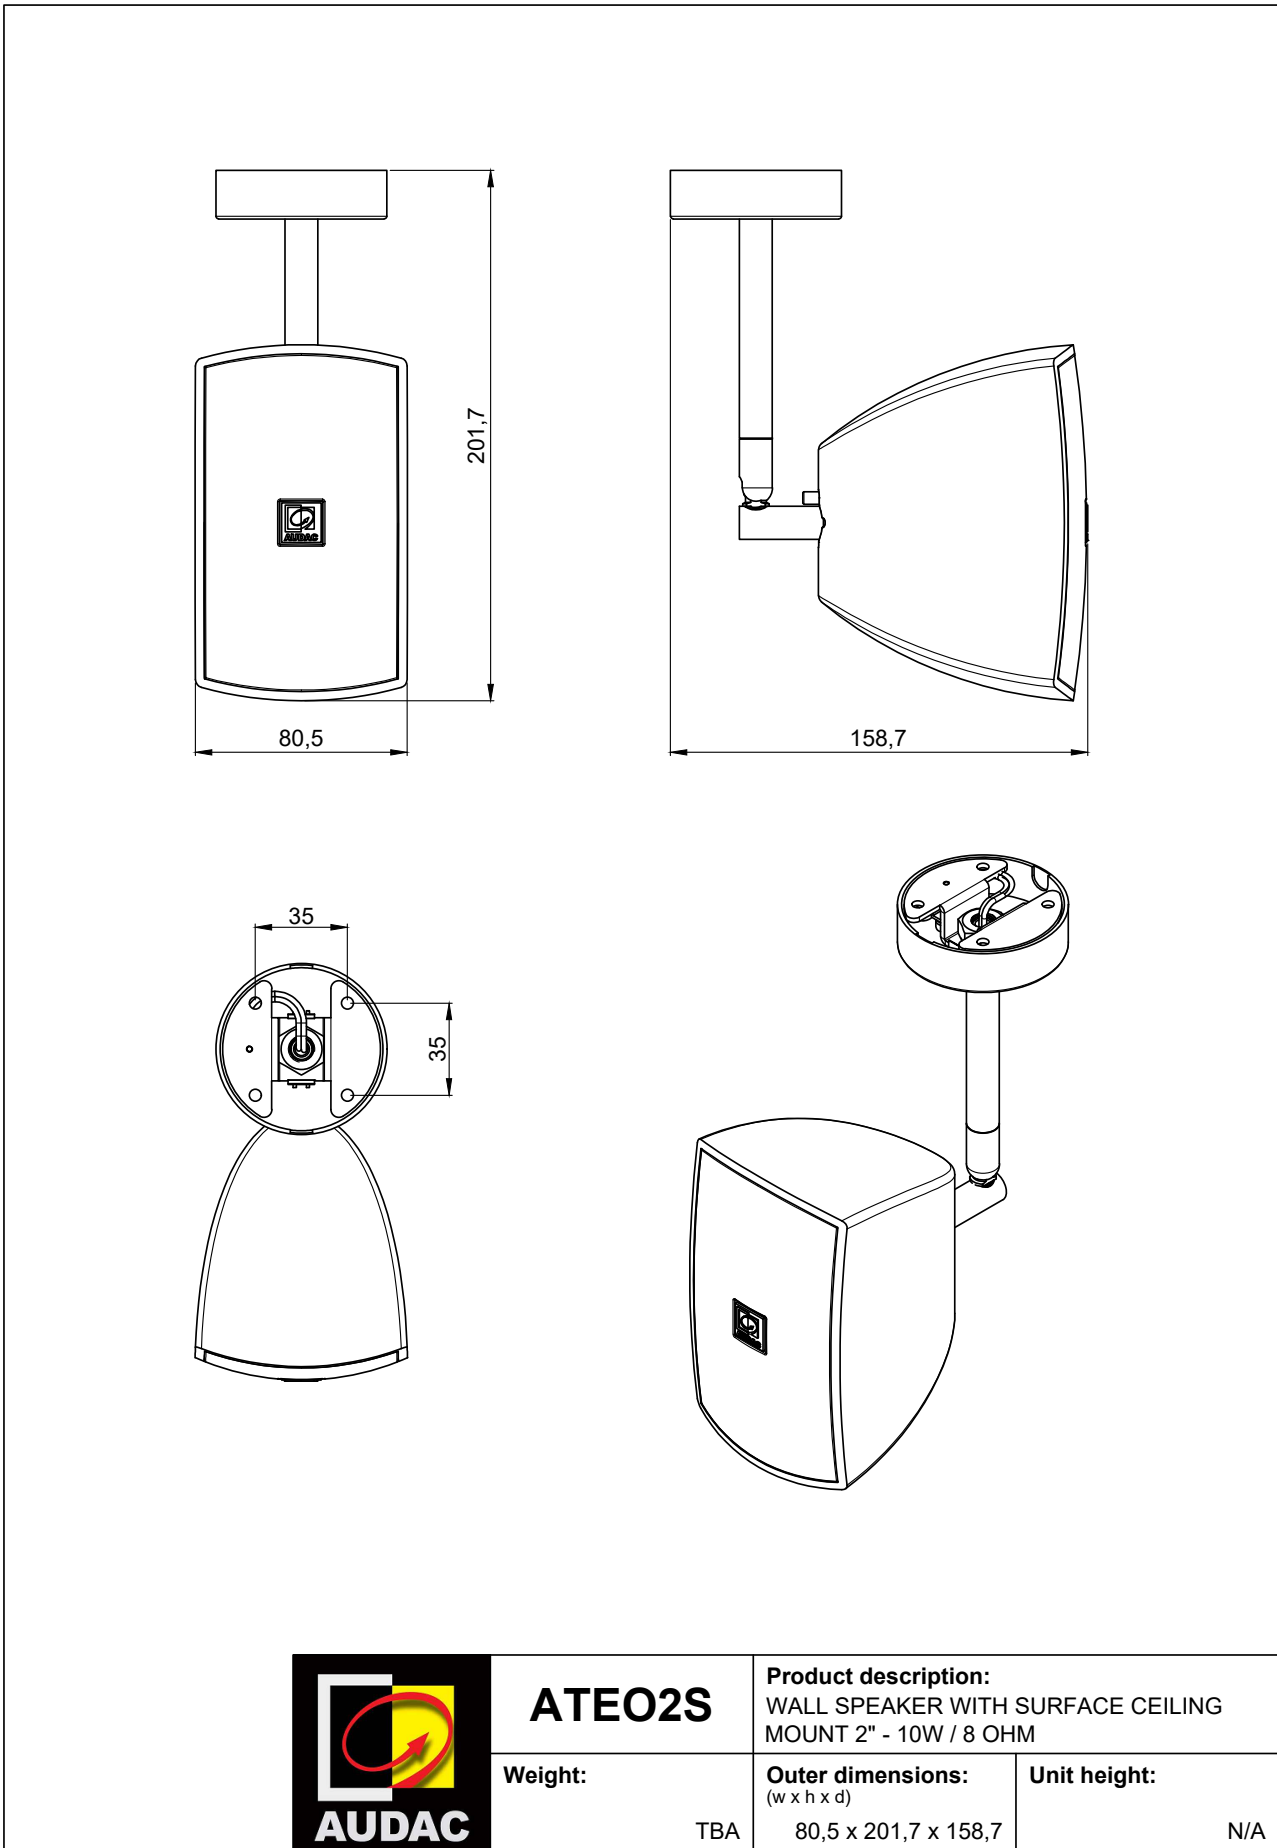

## Product Features:

---

Dimensions	80 x 136 x 115 mm (W x H x D)
Weight	0.390 kg
Operating temperature	-20 °C ~ 60 °C
Construction	ABS
Front finish	Steel grill
Colours	Black
	White

## ATEO2S

**Product description:**

WALL SPEAKER WITH SURFACE CEILING MOUNT 2" - 10W / 8 OHM

**Weight:**

TBA

**Outer dimensions:**  
(w x h x d)

80,5 x 201,7 x 158,7

**Unit height:**