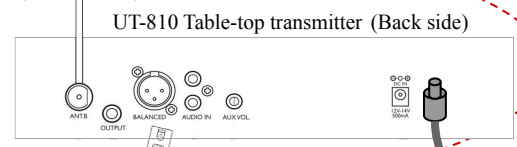

CH1 channel

WT-616 Operation Range 60m without partition barrier

Select CH1 or CH2 channel

Select CH1 or CH2 channel

Select CH1 or CH2 channel

UT-810 Operation Range 100m without partition barrier

Power Supply