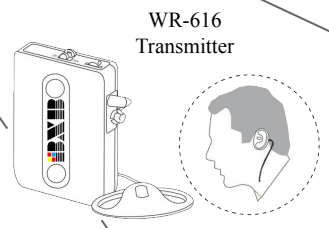

CH1 channel

WT-616 Operation Range 60m without partition barrier

Select CH1 or CH2 channel

Select CH1 or CH2 channel

Select CH1 or CH2 channel

UT-810 Operation Range 100m without partition barrier

Power Supply