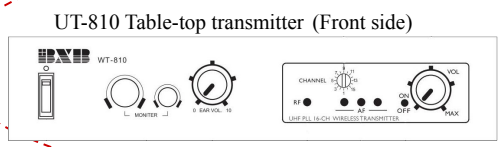

CH1 channel

WT-616 Operation Range 60m without partition barrier

Select CH1 or CH2 channel

Select CH1 or CH2 channel

Select CH1 or CH2 channel

UT-810 Operation Range 100m without partition barrier

Power Supply