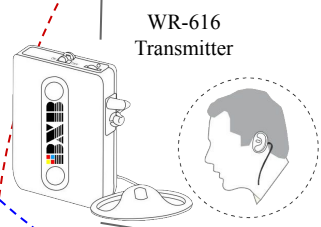

CH1 channel

WT-616 Operation Range 60m without partition barrier

Select CH1 or CH2 channel

Select CH1 or CH2 channel

Select CH1 or CH2 channel

UT-810 Operation Range 100m without partition barrier

Power Supply