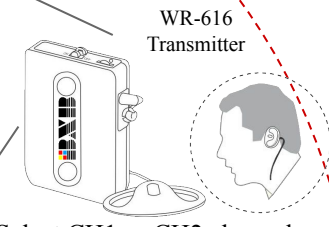

CH1 channel

WT-616 Operation Range 60m without partition barrier

Select CH1 or CH2 channel

Select CH1 or CH2 channel

Select CH1 or CH2 channel

UT-810 Operation Range 100m without partition barrier

Power Supply