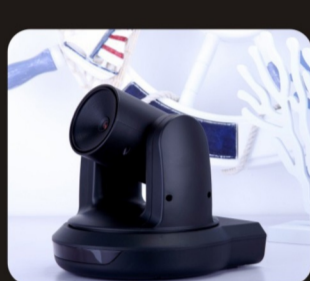

CURTANA

The Curtana USB2.0 HD PT Camera is the perfect wide angle HD video conference solution at a very affordable price.

Like all the Angekis cameras the Curtana delivers a jam packed range of features including a 105 degree Field of view that ensure you can fit multiple people in the shot. This makes the Curtana perfect for small conference and huddle rooms. Don't let the price fool you, the Curtana produces an exceptional image quality at full HD 1080p running at 30 frames per second.

Depth of field

The lens has an excellent field of view enabling you to see near and far subjects without the need to adjust the focus. You'll find that all people around the conference table will be in focus no matter how near or far.

Camera control

At the back of the camera, we have an RS232 connection with the international standard Visca protocol to allow far end camera control.

New Belt Drive

The new belt drive with twin motors enables pan and tilt functions to be smoother, quieter and faster.

Mounting via G-sensor

The Curtana is reverse mountable and can easily be attached to a standard thread tripod. G-sensor built-in.

Just Plug and Play

Simply plug and play via USB 2.0 directly into any Mac or PC and instantly use video conferencing applications such as Skype, Zoom and more at HD quality with any extra hardware or installation's. Setup and use is simply a breeze!