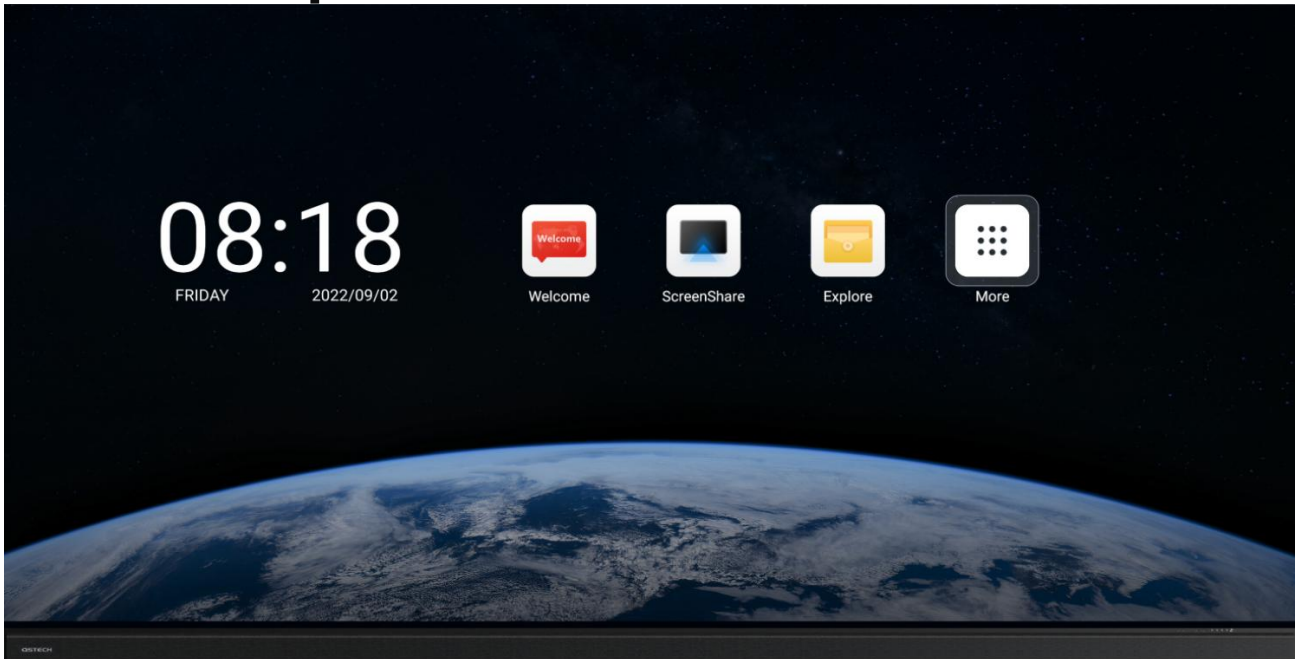

Product Specification

Product Features

- Ultra-light and ultra-thin, the weight of a single LED cabinet is only 4.8kg, the thickness is 31mm, no complicated steel structure is needed, which is convenient for construction and installation ;
- Support sound playback, built-in 2*30W audio, support 2.0 channels
- Mobile phone interactive function, support mobile phone to realize touchpad and remote control function, support mobile phone to open application quickly, support mobile phone to adjust display parameters;
- It supports conference mode, presentation mode, energy saving mode, user mode and multiple modes, and the scene mode can be quickly adjusted according to the application scenario;
- The full HDMI interface uses HDMI 2.0 interface and supports 4K input;
- Support WiFi function, can be connected to achieve Internet access; support 2.4G and 5G dual network duplex;
- Supports Bluetooth function, and can connect to Bluetooth devices via Bluetooth;
- Built-in Android 9.0 system;
- Built-in 232 and 485 interfaces can realize centralized control function;
- Full front service, supports hot plug, simplifies maintenance;
- Leading 3-in-1 integrated board design, which reduces component wired connection and improves stability;
- Independent R & D design of software and hardware, high compatibility of functional modules, maximize performance of products; ;
- Built-in mature technology, support wireless screen transmission, small screen control large screen, letter sending system, timer, built-in "welcome interface" editing software, etc.;