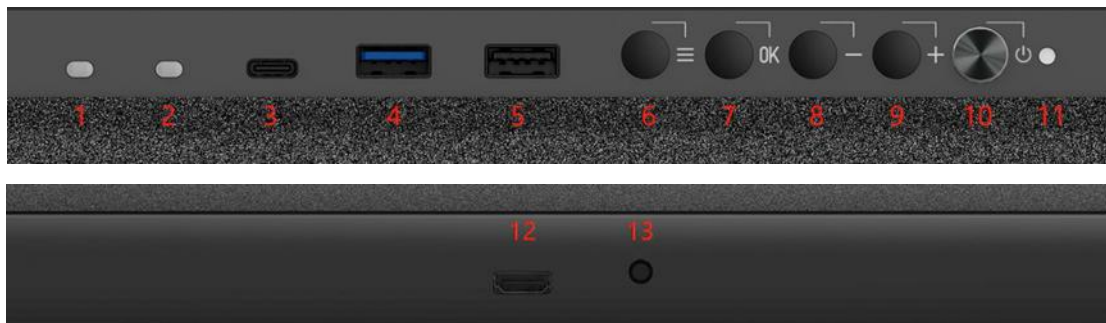

## Introduction to button and interface

NO.	Description
1	Light Sensor
2	IR
3	Type C
4	USB3.0
5	USB2.0
6	Menu button(including brightness,color Temperature,contrast, sound,signal source,test mode and Other sub-menus)
7	Bright/OK (1.When the menu is Not called up,it is the brightness adjustment button,and the + and - keys are used to adjust the brightness; 2.When the menu is called up, it is used as confirm button.)
8	1.In the brightness adjustment mode,it is the brightness reduction key; 2.When the Menu is called up,it is the Down/minus key
9	1.In the brightness adjustment mode,it is the brightness increase key; 2.When the menu is called up,it is the Up/Add key
10	Standby/Wake up button
11	Dual-color indicator light(red/blue)
12	HDMI input (facedown)
13	3.5 Audio output port(facedown)