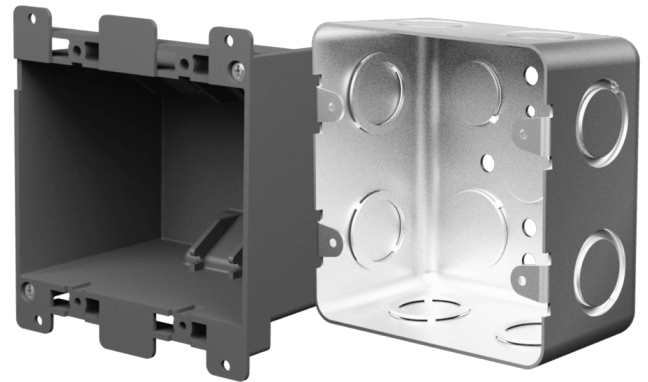

Especially made for the CASY052, these boxes can be mounted in any wall using one of these 2 available mounting boxes. A durable metal mounting box is available for installations in brick or concrete walls while a PVC variant is available for easy installation into dry walls.

## Product Features:

Dimensions	101 x 109.4 x 72 mm (W x H x D) (WB20/FG)
	102 x 101.3 x 54 mm (W x H x D) (WB20/FS)

## Variants:

- WB20/FG - Flush mount box for CASY052 - Hollow wall
- WB20/FS - Flush mount box for CASY052 - Solid wall

**WB20/FG**

**Product description**  
 FLUSH MOUNT 2-GANG INSTALLTION BOX  
 FOR HOLLOW WALL

MM [INCH]	Weight	Outer dimensions (w x h x d)	Unit height
109,4 [4,307]	TBA	109,4 x 101 x 72 mm	N/A
101 [3,976]	TBA	4,307 x 3,976 x 2,835 "	

<b>WB20/FS</b>		<b>Product description</b>	
FLUSH MOUNT 2-GANG INSTALLATION BOX FOR SOLID WALL			
<b>MM [INCH]</b>	<b>Weight</b>	<b>Outer dimensions</b>	<b>Unit height</b>
	TBA	(w x h x d) 101,3 x 102 x 54 mm 3,988 x 4,016 x 2,126 "	N/A