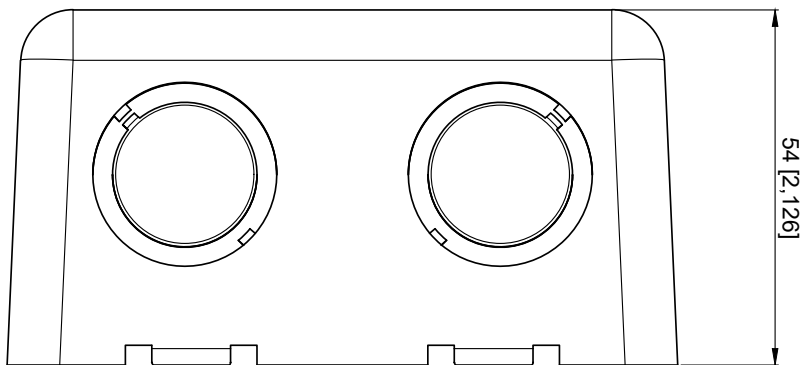

Especially made for the CASY052, these boxes can be mounted in any wall using one of these 2 available mounting boxes. A durable metal mounting box is available for installations in brick or concrete walls while a PVC variant is available for easy installation into dry walls.

## Product Features:

Dimensions	101 x 109.4 x 72 mm (W x H x D) (WB20/FG)
	102 x 101.3 x 54 mm (W x H x D) (WB20/FS)

## Variants:

- WB20/FG - Flush mount box for CASY052 - Hollow wall
- WB20/FS - Flush mount box for CASY052 - Solid wall

**WB20/FG**

**Product description**  
 FLUSH MOUNT 2-GANG INSTALLTION BOX  
 FOR HOLLOW WALL

MM [INCH]	Weight	Outer dimensions (w x h x d)	Unit height
109,4 [4,307]	TBA	109,4 x 101 x 72 mm	N/A
101 [3,976]	TBA	4,307 x 3,976 x 2,835 "	

<b>WB20/FS</b>		<b>Product description</b>	
FLUSH MOUNT 2-GANG INSTALLATION BOX FOR SOLID WALL			
<b>MM [INCH]</b>	<b>Weight</b>	<b>Outer dimensions</b>	<b>Unit height</b>
	TBA	(w x h x d) 101,3 x 102 x 54 mm 3,988 x 4,016 x 2,126 "	N/A