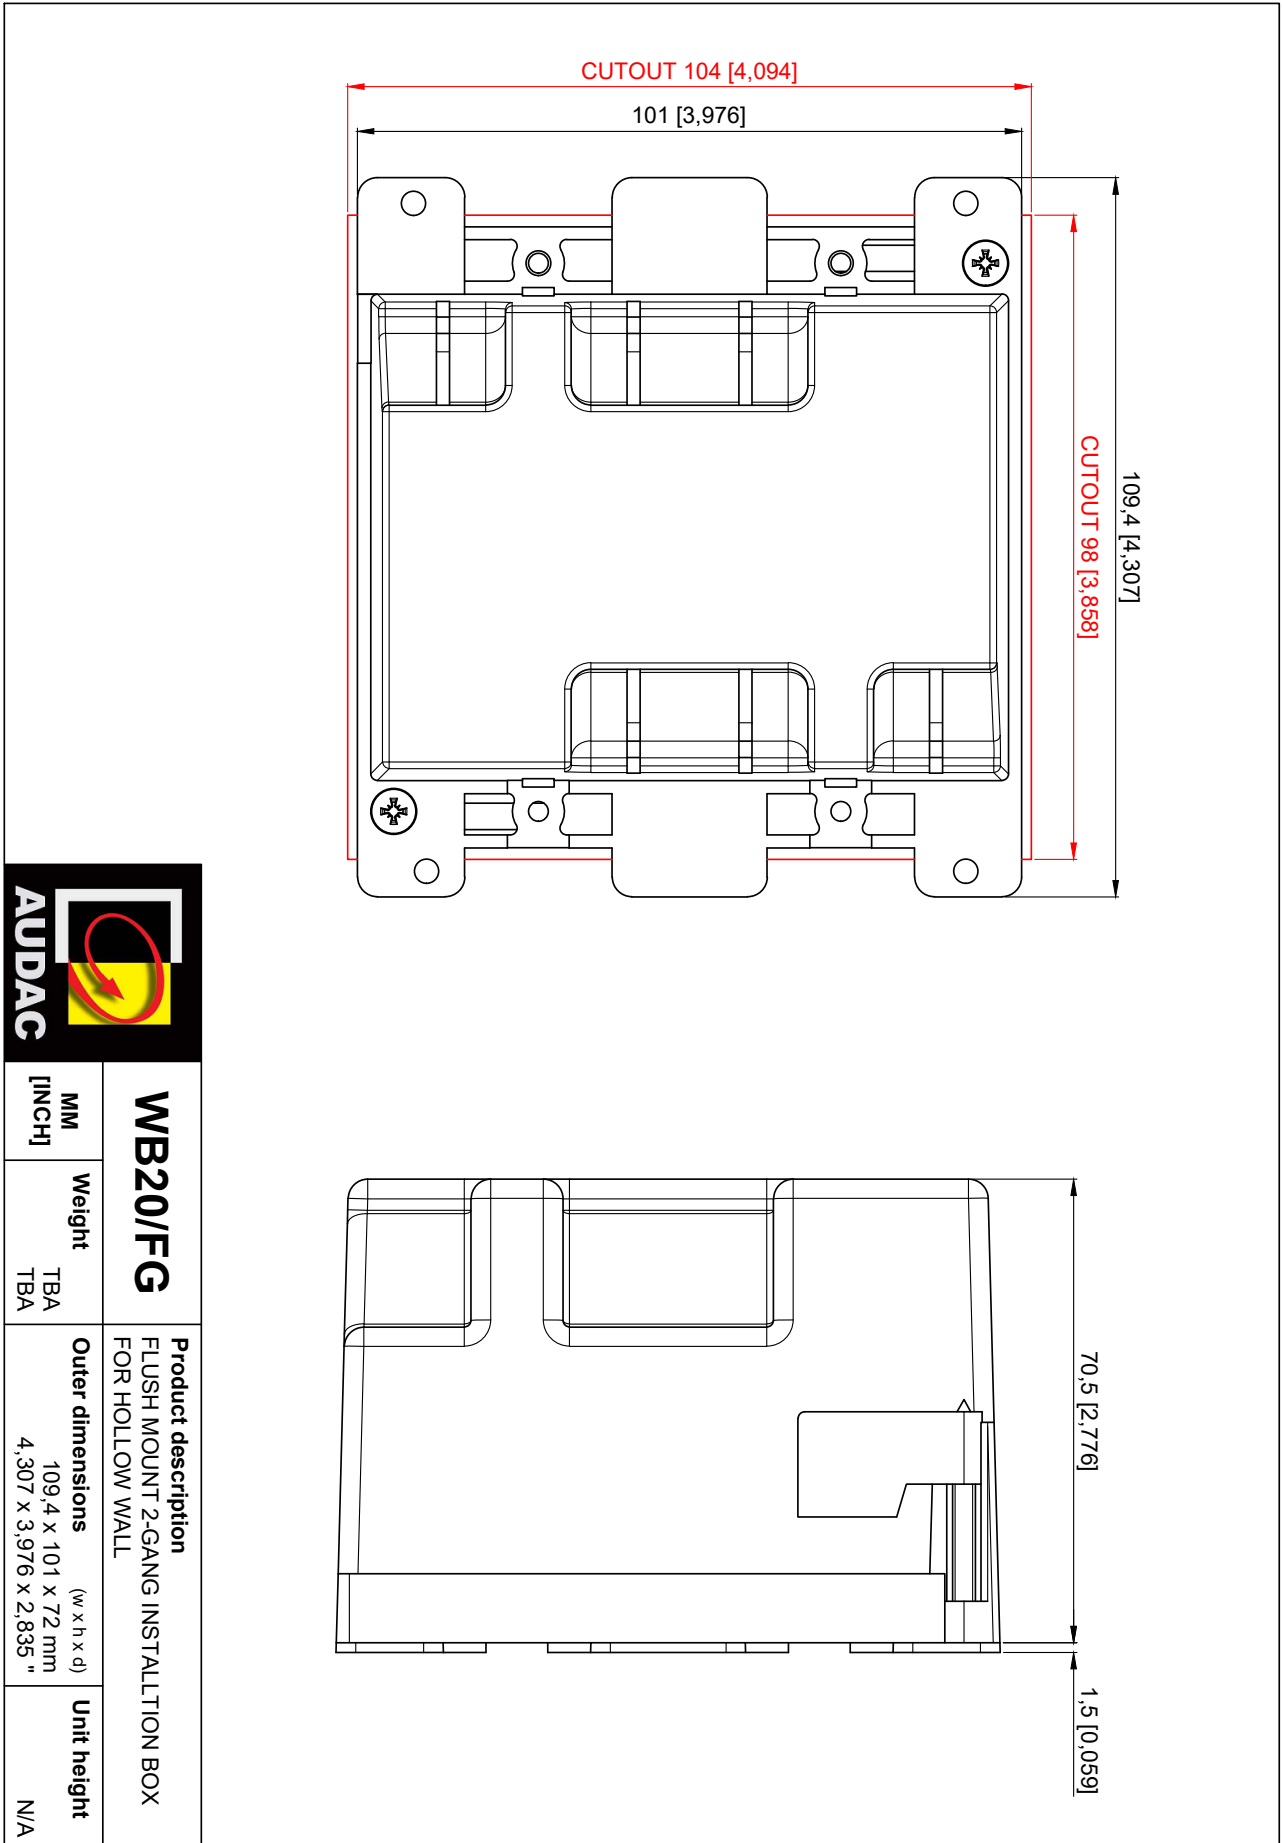

Especially made for the CASY052, these boxes can be mounted in any wall using one of these 2 available mounting boxes. A durable metal mounting box is available for installations in brick or concrete walls while a PVC variant is available for easy installation into dry walls.

## Product Features:

Dimensions	101 x 109.4 x 72 mm (W x H x D) (WB20/FG)
	102 x 101.3 x 54 mm (W x H x D) (WB20/FS)

## Variants:

- WB20/FG - Flush mount box for CASY052 - Hollow wall
- WB20/FS - Flush mount box for CASY052 - Solid wall

**WB20/FG**

**Product description**  
 FLUSH MOUNT 2-GANG INSTALLTION BOX  
 FOR HOLLOW WALL

MM [INCH]	Weight	Outer dimensions (w x h x d)	Unit height
109,4 [4,307]	TBA	109,4 x 101 x 72 mm	N/A
101 [3,976]	TBA	4,307 x 3,976 x 2,835 "	

<b>WB20/FS</b>		<b>Product description</b>	
FLUSH MOUNT 2-GANG INSTALLATION BOX FOR SOLID WALL			
<b>MM [INCH]</b>	<b>Weight</b>	<b>Outer dimensions</b>	<b>Unit height</b>
	TBA	(w x h x d) 101,3 x 102 x 54 mm 3,988 x 4,016 x 2,126 "	N/A