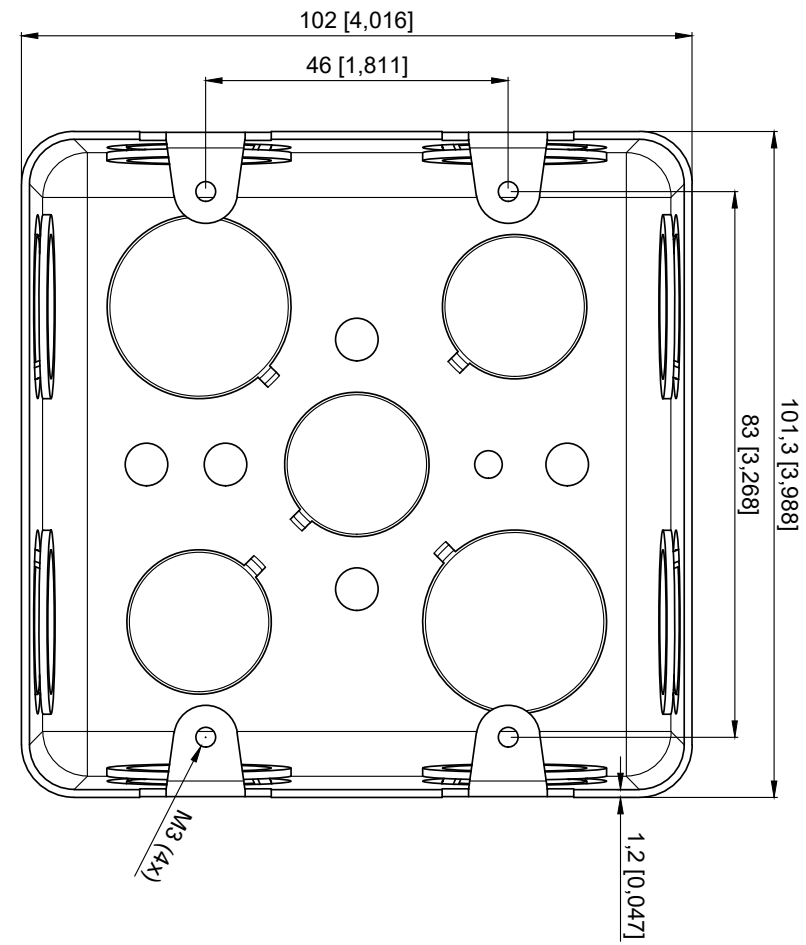

Especially made for the CASY052, these boxes can be mounted in any wall using one of these 2 available mounting boxes. A durable metal mounting box is available for installations in brick or concrete walls while a PVC variant is available for easy installation into dry walls.

## Product Features:

Dimensions	101 x 109.4 x 72 mm (W x H x D) (WB20/FG)
	102 x 101.3 x 54 mm (W x H x D) (WB20/FS)

## Variants:

- WB20/FG - Flush mount box for CASY052 - Hollow wall
- WB20/FS - Flush mount box for CASY052 - Solid wall

**WB20/FG**

**Product description**  
 FLUSH MOUNT 2-GANG INSTALLTION BOX  
 FOR HOLLOW WALL

MM [INCH]	Weight	Outer dimensions (w x h x d)	Unit height
109,4 [4,307]	TBA	109,4 x 101 x 72 mm	N/A
101 [3,976]	TBA	4,307 x 3,976 x 2,835 "	

<b>WB20/FS</b>		<b>Product description</b>	
FLUSH MOUNT 2-GANG INSTALLATION BOX FOR SOLID WALL			
<b>MM [INCH]</b>	<b>Weight</b>	<b>Outer dimensions</b>	<b>Unit height</b>
	TBA	(w x h x d) 101,3 x 102 x 54 mm 3,988 x 4,016 x 2,126 "	N/A