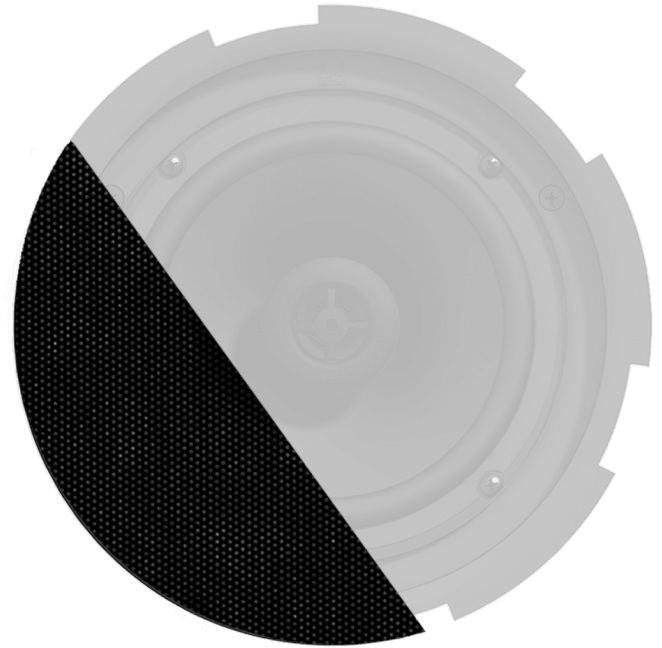

Front grill for CIRA7 series with cloth & outdoor treatment

Product information:

The GLI series are optionally available front grills with TwistFix technology for the CIRA loudspeaker series. The GLI grills fit the CIRA7 speakers and are available in 3 versions: black (/B), white (/W) and paintable (/P).

The TwistFix system assembles the speakers' grill through twisting. A bayonet-type locking with lips on the grill side gets fixed through insertion to slots on the speakers housing and giving it a partial turn. This system guarantees lifetime stable mounting while fixation can be done in record-breaking time.

For outdoor protection, these steel speaker grills are electroplated.

Properties:

Product Features:

Dimensions	224 mm (Ø)
Front finish	TwistFix™ borderless finely perforated steel grill
	Electroplated steel grill
Weight	0.11 kg
Colours	Black (RAL9005) (GLI07/OB)
	White (RAL9003) (GLI07/OW)

Variants:

- GLI07/OB - Black version
- GLI07/OP - Paintable version
- GLI07/OW - White version