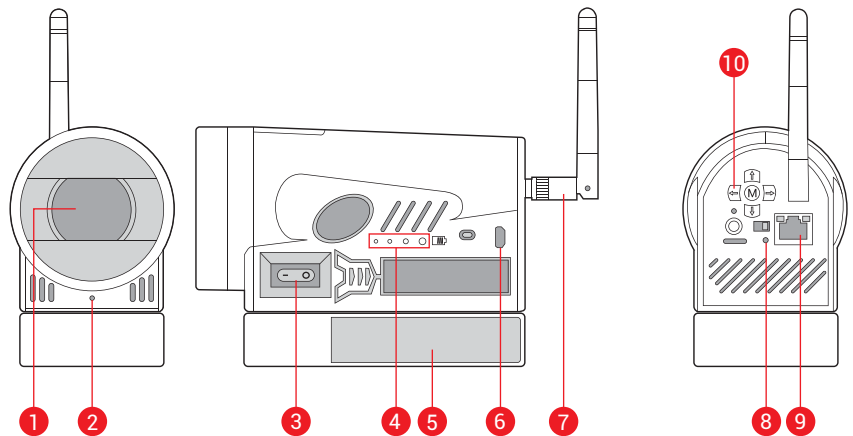

# Specifications

Model Name	AREC CW-210 Wireless Full HD Network Camera
Camera	
Image Sensor	1/2.8" progressive CMOS
Minimum Illumination	0.5 Lux (F 1.8, AGC on)
White Balance	Auto / 3000k / 4000k / 5000k / 6500k / Manual / OnePush
Shutter Speed	1/25 – 1/10000 sec
Lens (Auto Focus)	10x optical zoom
Focal Length	4.7 – 47 mm
F Number	F1.6 (wide); F3.0 (tele)
Filed of View	65° (wide) – 6.43° (tele)
Video	
Video Compression	H.264
Video Streaming	1920x1080/ 1280x720/ 640x480
Image Auto Adjustment	BLC / auto white balance / WDR / 2D & 3D noise reduction
Network	
Network Interface	RJ-45 (100 Mbps Ethernet), 2.4GHz WiFi
Protocol	RTSP, RTMP, ONVIF, GB / T28181

General	
Operating Temperature	-10°C ~ 50°C (14°F ~ 122°F)
Humidity	20% - 80% RF
Dimension (L x W x H)	148 x 65 x 113 mm (not included Antenna)
Weight	760g
Power Source	DC 5V/1A (USB Micro-B)
Power Consumption	5.0W (max.)
Accessories	Power adapter/ wireless antenna

## Product Appearance & Connectors

### ■ Connectors

1. Lens
2. Power indicator
3. Power switch
4. Power supply indicator
5. Battery tray
6. Power interface : DC 5V charging interface.
7. WiFi Antenna : embedded WiFi module.
8. Reset button : press 5 seconds to reset
9. LAN interface
10. Five control buttons : Zoom / Focus settings.