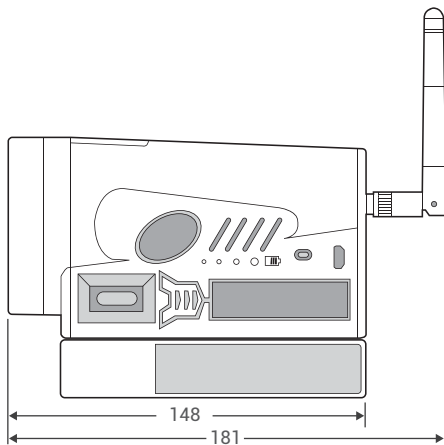

Specifications

Model Name	AREC CW-210 Wireless Full HD Network Camera
Camera	
Image Sensor	1/2.8" progressive CMOS
Minimum Illumination	0.5 Lux (F 1.8, AGC on)
White Balance	Auto / 3000k / 4000k / 5000k / 6500k / Manual / OnePush
Shutter Speed	1/25 – 1/10000 sec
Lens (Auto Focus)	10x optical zoom
Focal Length	4.7 – 47 mm
F Number	F1.6 (wide); F3.0 (tele)
Filed of View	65° (wide) – 6.43° (tele)
Video	
Video Compression	H.264
Video Streaming	1920x1080/ 1280x720/ 640x480
Image Auto Adjustment	BLC / auto white balance / WDR / 2D & 3D noise reduction
Network	
Network Interface	RJ-45 (100 Mbps Ethernet), 2.4GHz WiFi
Protocol	RTSP, RTMP, ONVIF, GB / T28181

General	
Operating Temperature	-10°C ~ 50°C (14°F ~ 122°F)
Humidity	20% - 80% RF
Dimension (L x W x H)	148 x 65 x 113 mm (not included Antenna)
Weight	760g
Power Source	DC 5V/1A (USB Micro-B)
Power Consumption	5.0W (max.)
Accessories	Power adapter/ wireless antenna

Product Appearance & Connectors

■ Appearance

Length Units:mm