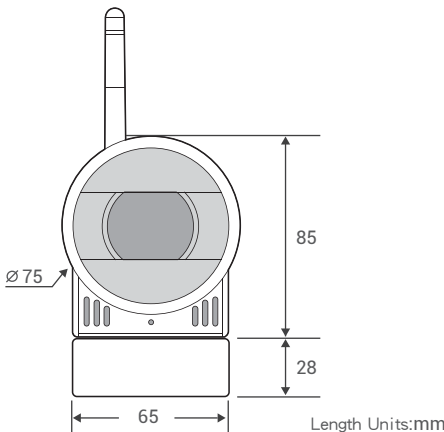

# Specifications

Model Name	AREC CW-210 Wireless Full HD Network Camera
Camera	
Image Sensor	1/2.8" progressive CMOS
Minimum Illumination	0.5 Lux (F 1.8, AGC on)
White Balance	Auto / 3000k / 4000k / 5000k / 6500k / Manual / OnePush
Shutter Speed	1/25 – 1/10000 sec
Lens (Auto Focus)	10x optical zoom
Focal Length	4.7 – 47 mm
F Number	F1.6 (wide); F3.0 (tele)
Filed of View	65° (wide) – 6.43° (tele)
Video	
Video Compression	H.264
Video Streaming	1920x1080/ 1280x720/ 640x480
Image Auto Adjustment	BLC / auto white balance / WDR / 2D & 3D noise reduction
Network	
Network Interface	RJ-45 (100 Mbps Ethernet), 2.4GHz WiFi
Protocol	RTSP, RTMP, ONVIF, GB / T28181

General	
Operating Temperature	-10°C ~ 50°C (14°F ~ 122°F)
Humidity	20% - 80% RF
Dimension (L x W x H)	148 x 65 x 113 mm (not included Antenna)
Weight	760g
Power Source	DC 5V/1A (USB Micro-B)
Power Consumption	5.0W (max.)
Accessories	Power adapter/ wireless antenna

### ■ Appearance

Length Units:mm